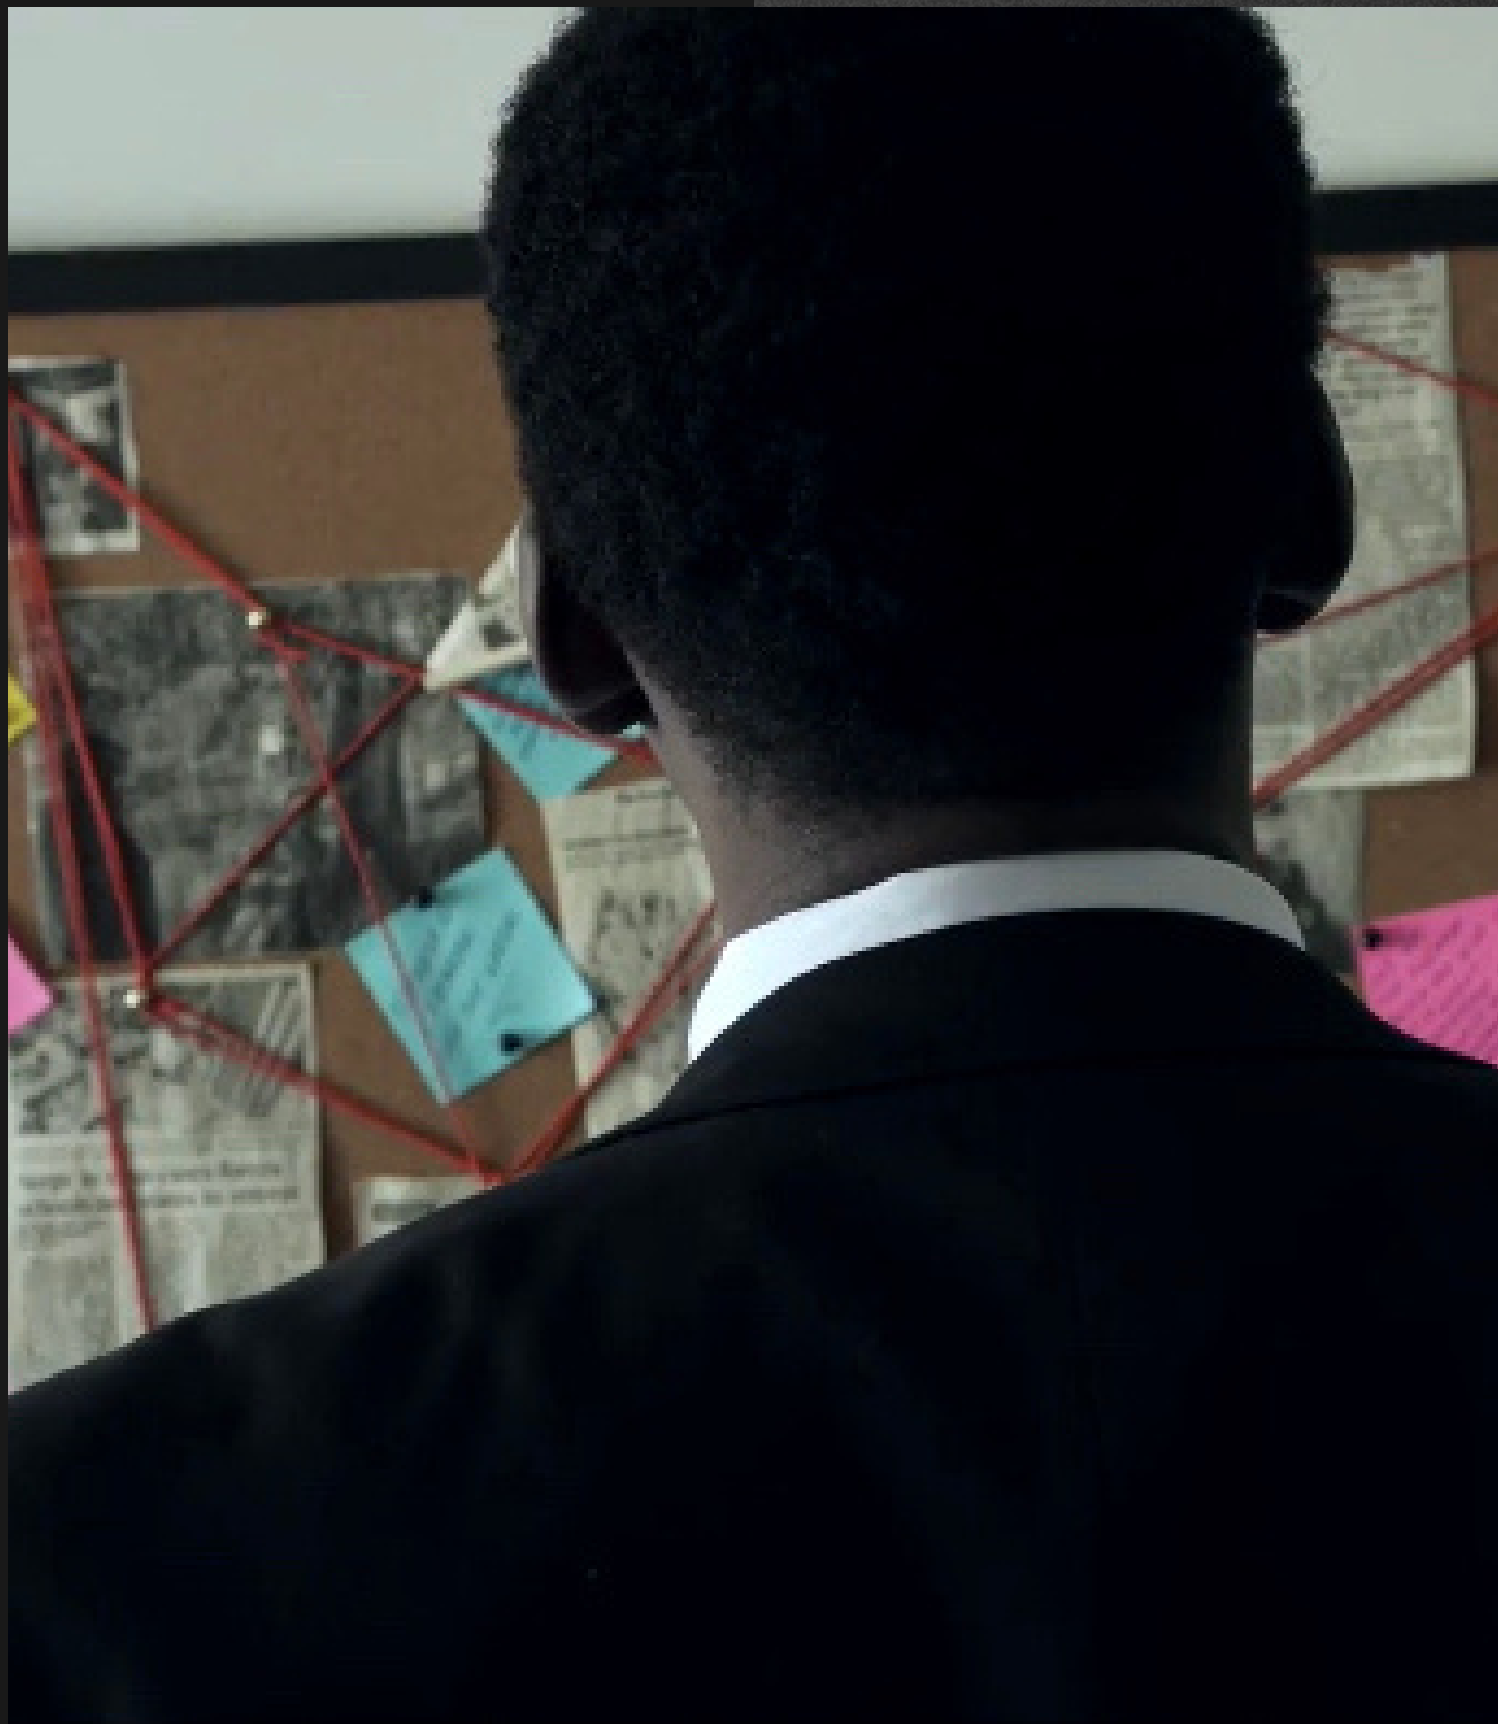

CONTACT US

Email

unitedworldmediagroup@gmail.com

Website

www.thefilmredline.com